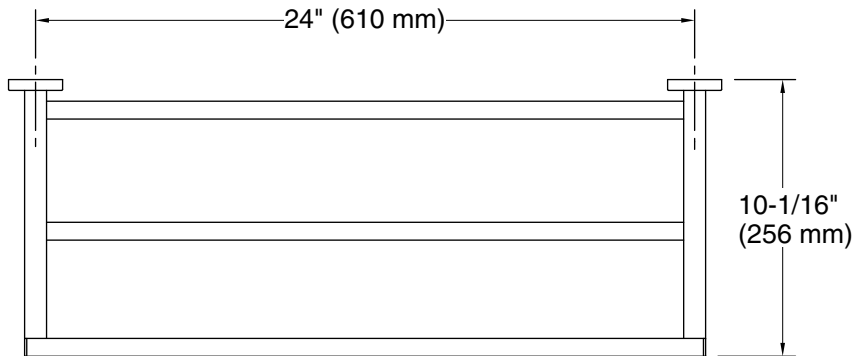

Technical Information

All product dimensions are nominal.

Material: Zinc, Stainless Steel

Notes

Install this product according to the installation instructions.

CAUTION: Risk of personal injury. Do not install these products in any area where they are likely to be used inadvertently as a grab bar or support bar. These products are not designed or intended for use as a grab bar or support bar.