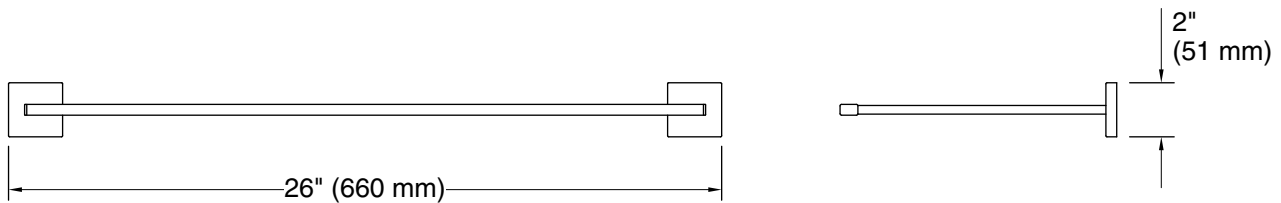

Technical Information

All product dimensions are nominal.

Material: Zinc, Stainless Steel

Notes

Install this product according to the installation instructions.

CAUTION: Risk of personal injury. Do not install these products in any area where they are likely to be used inadvertently as a grab bar or support bar. These products are not designed or intended for use as a grab bar or support bar.